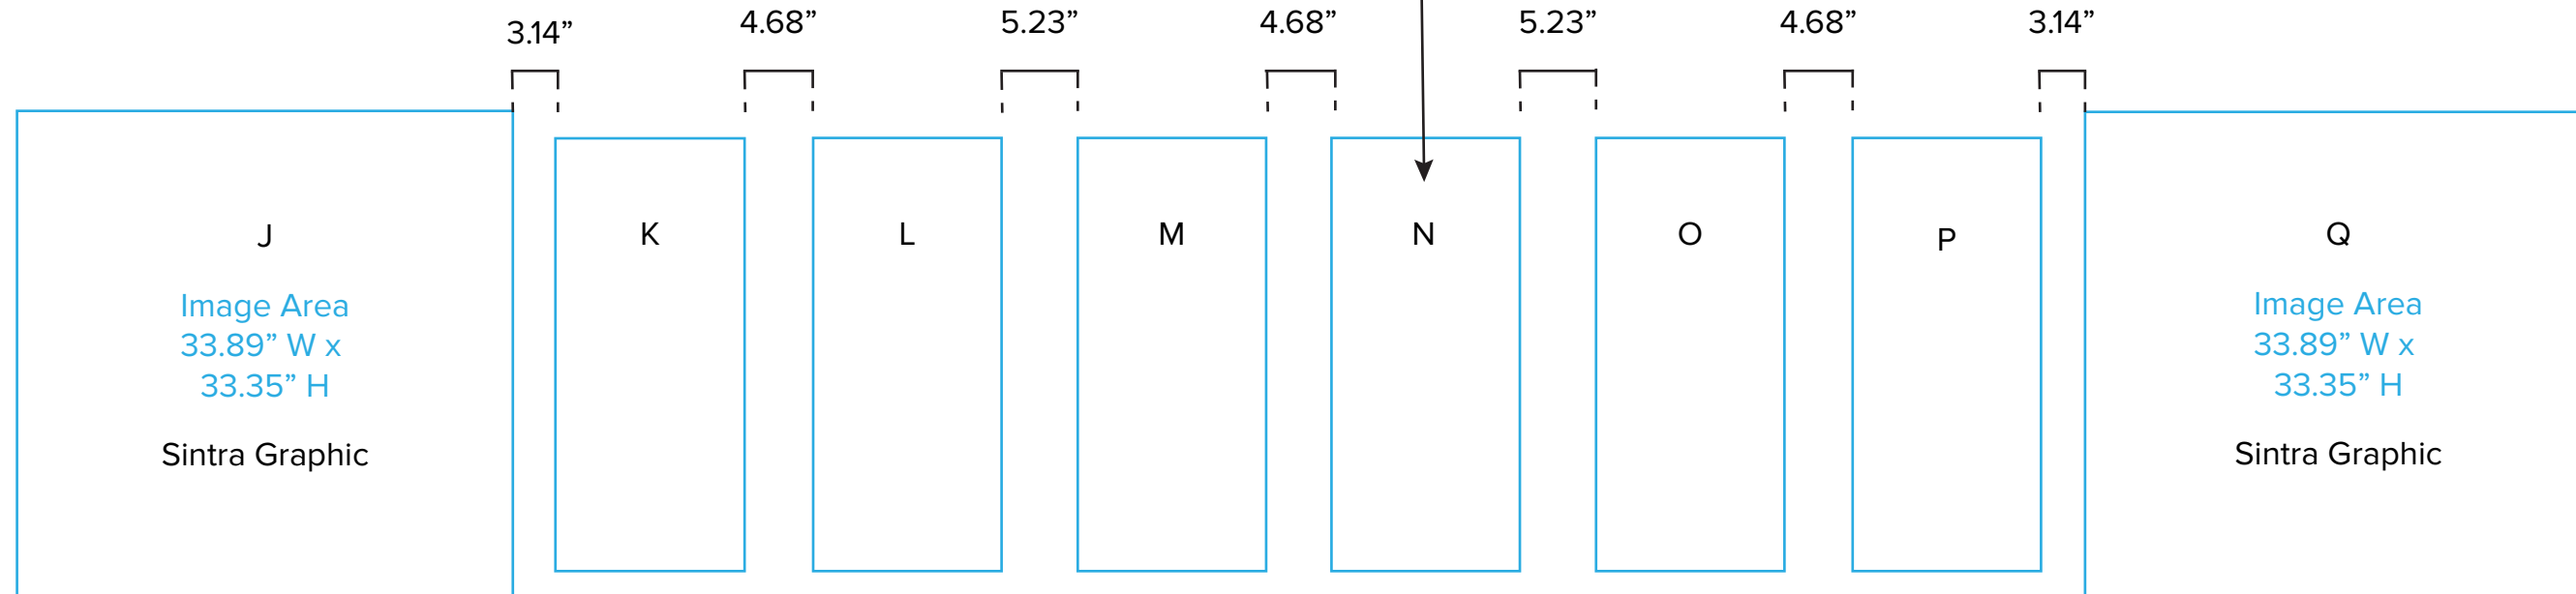

Graphic Template
Counter - Exterior Sintra Graphics

A	B	C	D	E	F	G	H
Image Area 24.17" W x 33.42" H	Image Area 24.17" W x 33.42" H	Image Area 52.93" W x 33.42" H	Image Area 24.17" W x 33.42" H	Image Area 24.17" W x 33.42" H	Image Area 52.93" W x 33.42" H	Image Area 24.17" W x 33.42" H	Image Area 24.17" W x 33.42" H
Sintra Graphic	Sintra Graphic	Sintra Graphic	Sintra Graphic	Sintra Graphic	Sintra Graphic	Sintra Graphic	Sintra Graphic

1/4" of graphic perimeter is hidden by extrusion

NOTE: All Raster Art (jpg, tiff,psd, png, etc.) must be at least 100 dpi at print size.
Standard kits are often customized. Please check with Customer Service to ensure that this template matches your specific job.

Graphic Template Counter - Side, Interior Sintra Graphics

K-P
Image Area
12.93\"/>

Sintra Graphic

1/4\"/>

NOTE: All Raster Art (jpg, tiff,psd, png, etc.) must be at least 100 dpi at print size.
Standard kits are often customized. Please check with Customer Service to ensure that this template matches your specific job.