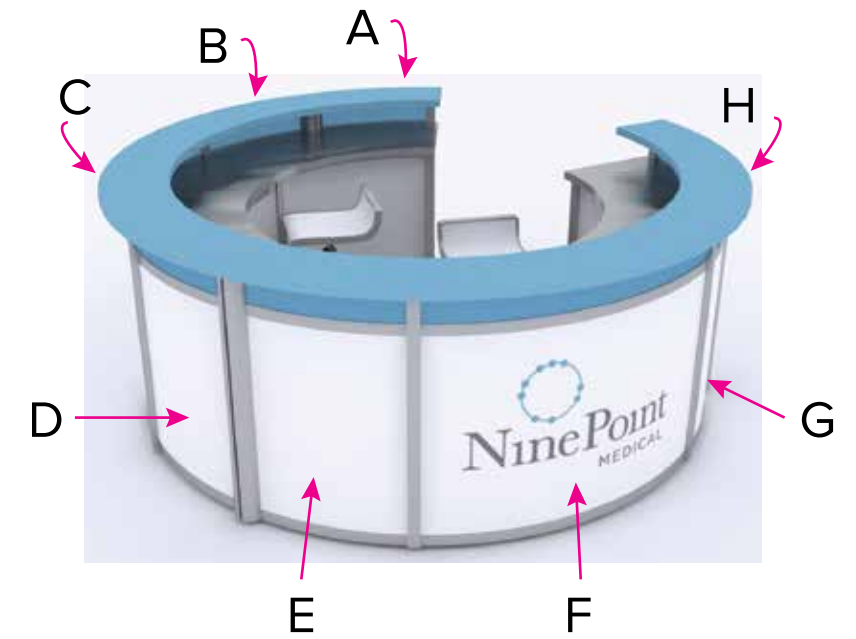

Graphic Template
Counter - Exterior Sintra Graphics

A	B	C	D	E	F	G	H
Image Area 24.17" W x 33.42" H	Image Area 24.17" W x 33.42" H	Image Area 52.93" W x 33.42" H	Image Area 24.17" W x 33.42" H	Image Area 24.17" W x 33.42" H	Image Area 52.93" W x 33.42" H	Image Area 24.17" W x 33.42" H	Image Area 24.17" W x 33.42" H
Sintra Graphic	Sintra Graphic	Sintra Graphic	Sintra Graphic	Sintra Graphic	Sintra Graphic	Sintra Graphic	Sintra Graphic

1/4" of graphic perimeter is hidden by extrusion

NOTE: All Raster Art (jpg, tiff,psd, png, etc.) must be at least 100 dpi at print size.
Standard kits are often customized. Please check with Customer Service to ensure that this template matches your specific job.

Graphic Template Counter - Side, Interior Sintra Graphics

K-P
Image Area
12.93\"/>

Sintra Graphic

1/4\"/>

NOTE: All Raster Art (jpg, tiff,psd, png, etc.) must be at least 100 dpi at print size.
Standard kits are often customized. Please check with Customer Service to ensure that this template matches your specific job.