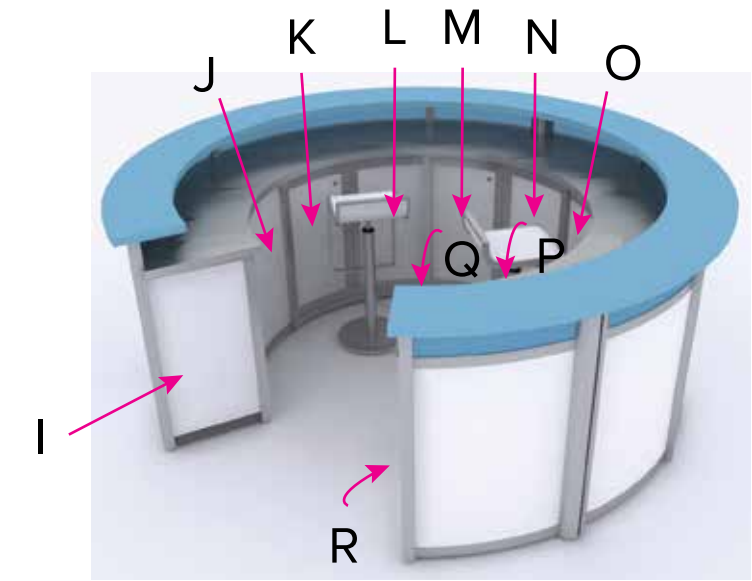

Graphic Template
Counter - Exterior Sintra Graphics

A	B	C	D	E	F	G	H
Image Area 24.17" W x 33.42" H	Image Area 24.17" W x 33.42" H	Image Area 52.93" W x 33.42" H	Image Area 24.17" W x 33.42" H	Image Area 24.17" W x 33.42" H	Image Area 52.93" W x 33.42" H	Image Area 24.17" W x 33.42" H	Image Area 24.17" W x 33.42" H
Sintra Graphic	Sintra Graphic	Sintra Graphic	Sintra Graphic	Sintra Graphic	Sintra Graphic	Sintra Graphic	Sintra Graphic

1/4" of graphic perimeter is hidden by extrusion

NOTE: All Raster Art (jpg, tiff,psd, png, etc.) must be at least 100 dpi at print size.
Standard kits are often customized. Please check with Customer Service to ensure that this template matches your specific job.

Graphic Template Counter - Side, Interior Sintra Graphics

K-P
Image Area
12.93\"/>

Sintra Graphic

1/4\"/>

NOTE: All Raster Art (jpg, tiff,psd, png, etc.) must be at least 100 dpi at print size.
Standard kits are often customized. Please check with Customer Service to ensure that this template matches your specific job.